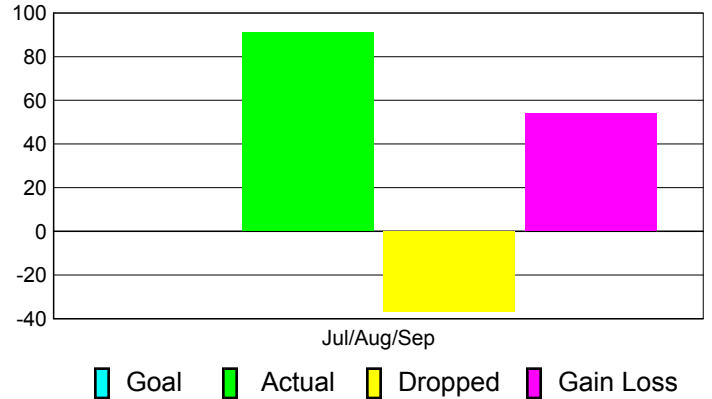

Membership Results 2011-2012

Goal, New, Dropped, Gain/Loss

Comparison of Membership Gain/Loss

Current Year Compared to the Previous Year